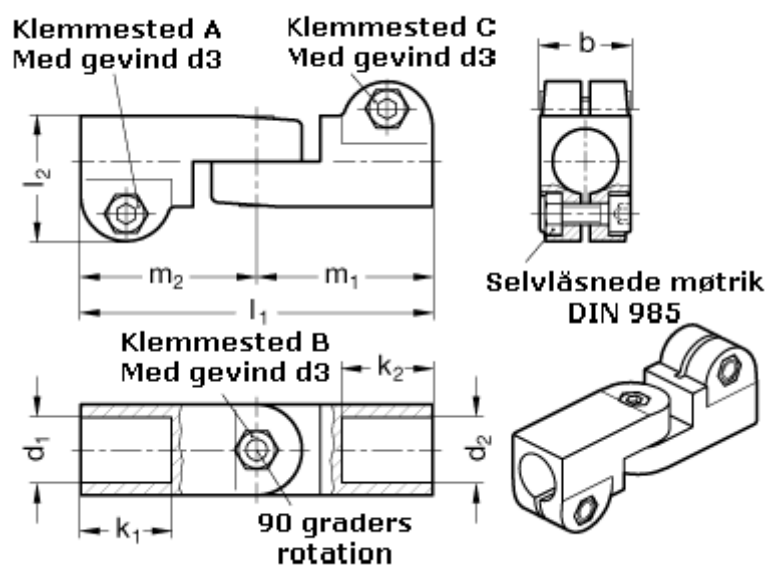

Article number: 20285B18B142SW

Description: E+G Swivel clamp connector joint
GN285-B18-B14-2-SW

Measures

$b = 25$

$m_1 = 48.5$

$d_1 = B18$

$m_2 = 48.5$

$d_2 = B14$

$d_3 = M 6$

$k_1 = 25$

$k_2 = 25$

$l_1 = 97$

$l_2 = 34.5$